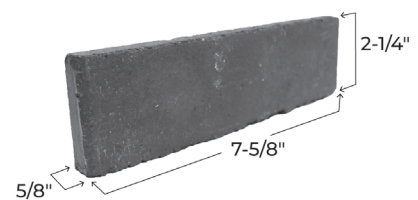

Brisbane

MODERN COLLECTION

*A brown with speckled white influenced by the earthy
Down Under landscapes and brilliant cityscapes.*

FORMATS				
SKU #	Brickwebb Sheets BW-370035CS	Brickwebb Herringbone BWH-370035CS	Thin Brick Singles TB-270035CS	Thin Brick Corners TBC-270035CS
DIMENSIONS	28" x 10-1/2" x 5/8"	28" x 12-1/2" x 5/8"	7-5/8" x 2-1/4" x 5/8"	7-5/8" x 3-5/8" x 2-1/4" x 5/8"
QUANTITY	4 sheets/48 bricks/box	4 sheets/48 bricks/box	42 bricks/box	25 bricks corners/box

FEATURES

- Quick and easy do-it-yourself installation
- Patented web sheeting allows for easy installation, perfect spacing, and enhanced durability – ensuring your bricks will stay in place longer than the competition
- Pre-fastened brick veneer for quick and easy installation
- Traditional masonry that can be installed where full brick can't
- Cuts easily with an angle grinder or wet tile saw
- Adds comfort, style, and value to your home or business

AVAILABLE SIZES	2 1/4" Modular
AVAILABLE TEXTURES	Straight Edged
ASTM C 1088 SPECIFICATIONS	Type: TBS (Standard), Grade Exterior
CLEANING RECOMMENDATIONS	See BIA Technical Note 20 "Cleaning Brick"

Colors illustrated above are fairly represented, but may be depicted differently through photography limitations.