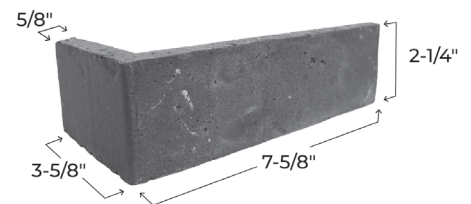

Brisbane

MODERN COLLECTION

*A brown with speckled white influenced by the earthy
Down Under landscapes and brilliant cityscapes.*

FORMATS				
SKU #	Brickwebb Sheets BW-370035CS	Brickwebb Herringbone BWH-370035CS	Thin Brick Singles TB-270035CS	Thin Brick Corners TBC-270035CS
DIMENSIONS	28" x 10-1/2" x 5/8"	28" x 12-1/2" x 5/8"	7-5/8" x 2-1/4" x 5/8"	7-5/8" x 3-5/8" x 2-1/4" x 5/8"
QUANTITY	4 sheets/48 bricks/box	4 sheets/48 bricks/box	42 bricks/box	25 bricks corners/box

FEATURES

- Quick and easy do-it-yourself installation
- Patented web sheeting allows for easy installation, perfect spacing, and enhanced durability – ensuring your bricks will stay in place longer than the competition
- Pre-fastened brick veneer for quick and easy installation
- Traditional masonry that can be installed where full brick can't
- Cuts easily with an angle grinder or wet tile saw
- Adds comfort, style, and value to your home or business

AVAILABLE SIZES	2 1/4" Modular
AVAILABLE TEXTURES	Straight Edged
ASTM C 1088 SPECIFICATIONS	Type: TBS (Standard), Grade Exterior
CLEANING RECOMMENDATIONS	See BIA Technical Note 20 "Cleaning Brick"

Colors illustrated above are fairly represented, but may be depicted differently through photography limitations.