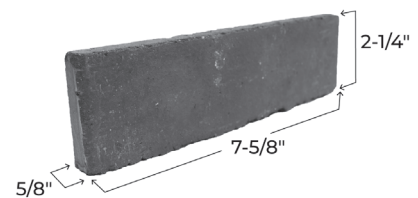

Cairo

MODERN COLLECTION

*Egyptian sands and exotic adventure
conjured in this arid hue.*

FORMATS				
SKU #	Brickwebb Sheets BW-370036CS	Brickwebb Herringbone BWH-370036CS	Thin Brick Singles TB-270036CS	Thin Brick Corners TBC-270036CS
DIMENSIONS	28" x 10-1/2" x 5/8"	28" x 12-1/2" x 5/8"	7-5/8" x 2-1/4" x 5/8"	7-5/8" x 3-5/8" x 2-1/4" x 5/8"
QUANTITY	4 sheets/48 bricks/box	4 sheets/48 bricks/box	42 bricks/box	25 bricks corners/box

FEATURES

- Quick and easy do-it-yourself installation
- Patented web sheeting allows for easy installation, perfect spacing, and enhanced durability – ensuring your bricks will stay in place longer than the competition
- Pre-fastened brick veneer for quick and easy installation
- Traditional masonry that can be installed where full brick can't
- Cuts easily with an angle grinder or wet tile saw
- Adds comfort, style, and value to your home or business

AVAILABLE SIZES	2 1/4" Modular
AVAILABLE TEXTURES	Straight Edged
ASTM C 1088 SPECIFICATIONS	Type: TBS (Standard), Grade Exterior
CLEANING RECOMMENDATIONS	See BIA Technical Note 20 "Cleaning Brick"

Colors illustrated above are fairly represented, but may be depicted differently through photography limitations.