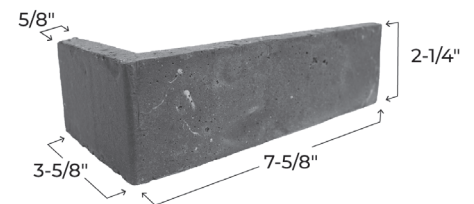

Cairo

MODERN COLLECTION

*Egyptian sands and exotic adventure
conjured in this arid hue.*

FORMATS				
SKU #	Brickwebb Sheets BW-370036CS	Brickwebb Herringbone BWH-370036CS	Thin Brick Singles TB-270036CS	Thin Brick Corners TBC-270036CS
DIMENSIONS	28" x 10-1/2" x 5/8"	28" x 12-1/2" x 5/8"	7-5/8" x 2-1/4" x 5/8"	7-5/8" x 3-5/8" x 2-1/4" x 5/8"
QUANTITY	4 sheets/48 bricks/box	4 sheets/48 bricks/box	42 bricks/box	25 bricks corners/box

FEATURES

- Quick and easy do-it-yourself installation
- Patented web sheeting allows for easy installation, perfect spacing, and enhanced durability – ensuring your bricks will stay in place longer than the competition
- Pre-fastened brick veneer for quick and easy installation
- Traditional masonry that can be installed where full brick can't
- Cuts easily with an angle grinder or wet tile saw
- Adds comfort, style, and value to your home or business

AVAILABLE SIZES	2 1/4" Modular
AVAILABLE TEXTURES	Straight Edged
ASTM C 1088 SPECIFICATIONS	Type: TBS (Standard), Grade Exterior
CLEANING RECOMMENDATIONS	See BIA Technical Note 20 "Cleaning Brick"

Colors illustrated above are fairly represented, but may be depicted differently through photography limitations.