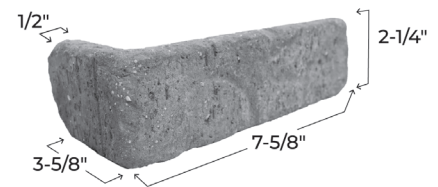

Castle Gate

COLONIAL COLLECTION

Red clay variations as a base with pops of burnt mocha, white wash, and earthy contrasts.

| FORMATS |  |  |  |  |  |
|------------|---|---|---|---|---|
| SKU # | Brickwebb Sheets BW-37005CS | Brickwebb Herringbone BWH-37005CS | Thin Brick Singles TB-27005CS | Brickwebb Corners BWC-37005CS | Thin Brick Corners TBC-27005CS |
| DIMENSIONS | 28" x 10-1/2" x 1/2" | 28" x 12-1/2" x 1/2" | 7-5/8" x 2-1/4" x 1/2" | 21" x 7-5/8" x 7-5/8" x 1/2" | 7-5/8" x 3-5/8" x 2-1/4" x 1/2" |
| QUANTITY | 5 sheets/60 bricks box | 5 sheets/60 bricks box | 50 bricks/box | 3 sheets/24 bricks box | 25 bricks corners/box |

FEATURES

- Quick and easy do-it-yourself installation
- Patented web sheeting allows for easy installation, perfect spacing, and enhanced durability – ensuring your bricks will stay in place longer than the competition
- Pre-fastened brick veneer for quick and easy installation
- Traditional masonry that can be installed where full brick can't
- Cuts easily with an angle grinder or wet tile saw
- Adds comfort, style, and value to your home or business

| | |
|----------------------------|--|
| AVAILABLE SIZES | 2 1/4" Modular |
| AVAILABLE TEXTURES | Tumbled |
| ASTM C 1088 SPECIFICATIONS | Type: TBS (Standard), Grade Exterior |
| CLEANING RECOMMENDATIONS | See BIA Technical Note 20 "Cleaning Brick" |