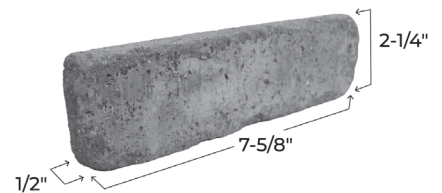

Castle Gate

COLONIAL COLLECTION

Red clay variations as a base with pops of burnt mocha, white wash, and earthy contrasts.

| FORMATS |  |  |  |  |  |
|------------|---|---|---|---|---|
| SKU # | Brickwebb Sheets BW-37005CS | Brickwebb Herringbone BWH-37005CS | Thin Brick Singles TB-27005CS | Brickwebb Corners BWC-37005CS | Thin Brick Corners TBC-27005CS |
| DIMENSIONS | 28" x 10-1/2" x 1/2" | 28" x 12-1/2" x 1/2" | 7-5/8" x 2-1/4" x 1/2" | 21" x 7-5/8" x 7-5/8" x 1/2" | 7-5/8" x 3-5/8" x 2-1/4" x 1/2" |
| QUANTITY | 5 sheets/60 bricks box | 5 sheets/60 bricks box | 50 bricks/box | 3 sheets/24 bricks box | 25 bricks corners/box |

FEATURES

- Quick and easy do-it-yourself installation
- Patented web sheeting allows for easy installation, perfect spacing, and enhanced durability – ensuring your bricks will stay in place longer than the competition
- Pre-fastened brick veneer for quick and easy installation
- Traditional masonry that can be installed where full brick can't
- Cuts easily with an angle grinder or wet tile saw
- Adds comfort, style, and value to your home or business

| | |
|----------------------------|--|
| AVAILABLE SIZES | 2 1/4" Modular |
| AVAILABLE TEXTURES | Tumbled |
| ASTM C 1088 SPECIFICATIONS | Type: TBS (Standard), Grade Exterior |
| CLEANING RECOMMENDATIONS | See BIA Technical Note 20 "Cleaning Brick" |