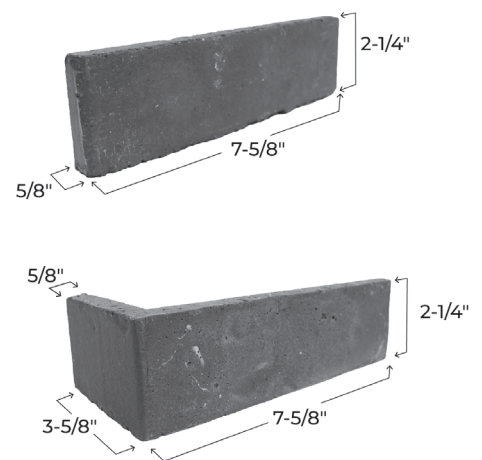

Colombo

MODERN COLLECTION

*Amber tinted a chroma for du jour overlays
of visual sophistication.*

FORMATS				
SKU #	Brickwebb Sheets BW-370028CS	Brickwebb Herringbone BWH-370028CS	Thin Brick Singles TB-270028CS	Thin Brick Corners TBC-270028CS
DIMENSIONS	28" x 10-1/2" x 5/8"	28" x 12-1/2" x 5/8"	7-5/8" x 2-1/4" x 5/8"	7-5/8" x 3-5/8" x 2-1/4" x 5/8"
QUANTITY	4 sheets/48 bricks/box	4 sheets/48 bricks/box	42 bricks/box	25 bricks corners/box

FEATURES

- Quick and easy do-it-yourself installation
- Patented web sheeting allows for easy installation, perfect spacing, and enhanced durability – ensuring your bricks will stay in place longer than the competition
- Pre-fastened brick veneer for quick and easy installation
- Traditional masonry that can be installed where full brick can't
- Cuts easily with an angle grinder or wet tile saw
- Adds comfort, style, and value to your home or business

AVAILABLE SIZES	2 1/4" Modular
AVAILABLE TEXTURES	Straight Edged
ASTM C 1088 SPECIFICATIONS	Type: TBS (Standard), Grade Exterior
CLEANING RECOMMENDATIONS	See BIA Technical Note 20 "Cleaning Brick"

Colors illustrated above are fairly represented, but may be depicted differently through photography limitations.