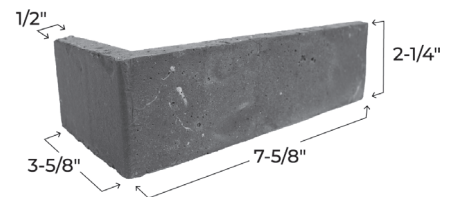

# Cordova

COLONIAL COLLECTION

Reminiscent of red rocks of the southwest with warm hues of amber, gold and copper with a straight edge.

FORMATS					
SKU #	Brickwebb Sheets BW-370012CS	Brickwebb Herringbone BWH-370012CS	Thin Brick Singles TB-270012CS	Brickwebb Corners BWC-370012CS	Thin Brick Corners TBC-270012CS
DIMENSIONS	28" x 10-1/2" x 1/2"	28" x 12-1/2" x 1/2"	7-5/8" x 2-1/4" x 1/2"	21" x 7-5/8" x 7-5/8" x 1/2"	7-5/8" x 3-5/8" x 2-1/4" x 1/2"
QUANTITY	5 sheets/60 bricks box	5 sheets/60 bricks box	50 bricks/box	3 sheets/24 bricks box	25 bricks corners/box

## FEATURES

- Quick and easy do-it-yourself installation
- Patented web sheeting allows for easy installation, perfect spacing, and enhanced durability – ensuring your bricks will stay in place longer than the competition
- Pre-fastened brick veneer for quick and easy installation
- Traditional masonry that can be installed where full brick can't
- Cuts easily with an angle grinder or wet tile saw
- Adds comfort, style, and value to your home or business

AVAILABLE SIZES	2 1/4" Modular
AVAILABLE TEXTURES	Straight Edge
ASTM C 1088 SPECIFICATIONS	Type: TBS (Standard), Grade Exterior
CLEANING RECOMMENDATIONS	See BIA Technical Note 20 "Cleaning Brick"

Colors illustrated above are fairly represented, but may be depicted differently through photography limitations.