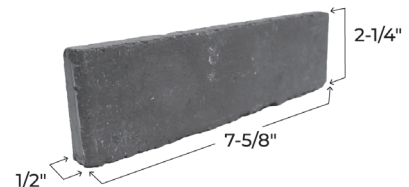

# Cordova

COLONIAL COLLECTION

Reminiscent of red rocks of the southwest with warm hues of amber, gold and copper with a straight edge.

FORMATS					
SKU #	Brickwebb Sheets BW-370012CS	Brickwebb Herringbone BWH-370012CS	Thin Brick Singles TB-270012CS	Brickwebb Corners BWC-370012CS	Thin Brick Corners TBC-270012CS
DIMENSIONS	28" x 10-1/2" x 1/2"	28" x 12-1/2" x 1/2"	7-5/8" x 2-1/4" x 1/2"	21" x 7-5/8" x 7-5/8" x 1/2"	7-5/8" x 3-5/8" x 2-1/4" x 1/2"
QUANTITY	5 sheets/60 bricks box	5 sheets/60 bricks box	50 bricks/box	3 sheets/24 bricks box	25 bricks corners/box

## FEATURES

- Quick and easy do-it-yourself installation
- Patented web sheeting allows for easy installation, perfect spacing, and enhanced durability – ensuring your bricks will stay in place longer than the competition
- Pre-fastened brick veneer for quick and easy installation
- Traditional masonry that can be installed where full brick can't
- Cuts easily with an angle grinder or wet tile saw
- Adds comfort, style, and value to your home or business

AVAILABLE SIZES	2 1/4" Modular
AVAILABLE TEXTURES	Straight Edge
ASTM C 1088 SPECIFICATIONS	Type: TBS (Standard), Grade Exterior
CLEANING RECOMMENDATIONS	See BIA Technical Note 20 "Cleaning Brick"

Colors illustrated above are fairly represented, but may be depicted differently through photography limitations.