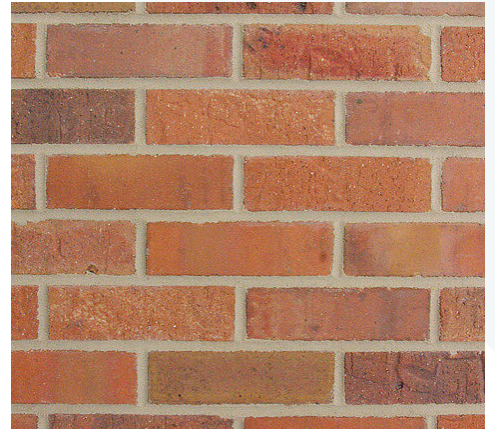

# Cordova

COLONIAL COLLECTION

Reminiscent of red rocks of the southwest with warm hues of amber, gold and copper with a straight edge.

FORMATS					
SKU #	Brickwebb Sheets BW-370012CS	Brickwebb Herringbone BWH-370012CS	Thin Brick Singles TB-270012CS	Brickwebb Corners BWC-370012CS	Thin Brick Corners TBC-270012CS
DIMENSIONS	28" x 10-1/2" x 1/2"	28" x 12-1/2" x 1/2"	7-5/8" x 2-1/4" x 1/2"	21" x 7-5/8" x 7-5/8" x 1/2"	7-5/8" x 3-5/8" x 2-1/4" x 1/2"
QUANTITY	5 sheets/60 bricks box	5 sheets/60 bricks box	50 bricks/box	3 sheets/24 bricks box	25 bricks corners/box

## FEATURES

- Quick and easy do-it-yourself installation
- Patented web sheeting allows for easy installation, perfect spacing, and enhanced durability – ensuring your bricks will stay in place longer than the competition
- Pre-fastened brick veneer for quick and easy installation
- Traditional masonry that can be installed where full brick can't
- Cuts easily with an angle grinder or wet tile saw
- Adds comfort, style, and value to your home or business

AVAILABLE SIZES	2 1/4" Modular
AVAILABLE TEXTURES	Straight Edge
ASTM C 1088 SPECIFICATIONS	Type: TBS (Standard), Grade Exterior
CLEANING RECOMMENDATIONS	See BIA Technical Note 20 "Cleaning Brick"

Colors illustrated above are fairly represented, but may be depicted differently through photography limitations.