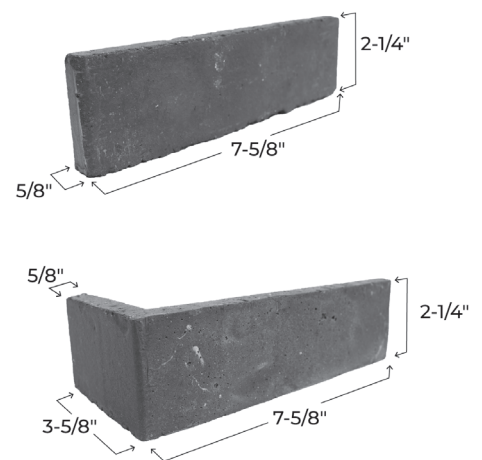

Hanoi

MODERN COLLECTION

As fragrant Asian tea, the deepest browns and blacks blend to an artistic delight.

FORMATS				
SKU #	Brickwebb Sheets BW-370042CS	Brickwebb Herringbone BWH-370042CS	Thin Brick Singles TB-270042CS	Thin Brick Corners TBC-270042CS
DIMENSIONS	28" x 10-1/2" x 5/8"	28" x 12-1/2" x 5/8"	7-5/8" x 2-1/4" x 5/8"	7-5/8" x 3-5/8" x 2-1/4" x 5/8"
QUANTITY	4 sheets/48 bricks/box	4 sheets/48 bricks/box	42 bricks/box	25 bricks corners/box

FEATURES

- Quick and easy do-it-yourself installation
- Patented web sheeting allows for easy installation, perfect spacing, and enhanced durability – ensuring your bricks will stay in place longer than the competition
- Pre-fastened brick veneer for quick and easy installation
- Traditional masonry that can be installed where full brick can't
- Cuts easily with an angle grinder or wet tile saw
- Adds comfort, style, and value to your home or business

AVAILABLE SIZES	2 1/4" Modular
AVAILABLE TEXTURES	Straight Edged
ASTM C 1088 SPECIFICATIONS	Type: TBS (Standard), Grade Exterior
CLEANING RECOMMENDATIONS	See BIA Technical Note 20 "Cleaning Brick"

Colors illustrated above are fairly represented, but may be depicted differently through photography limitations.