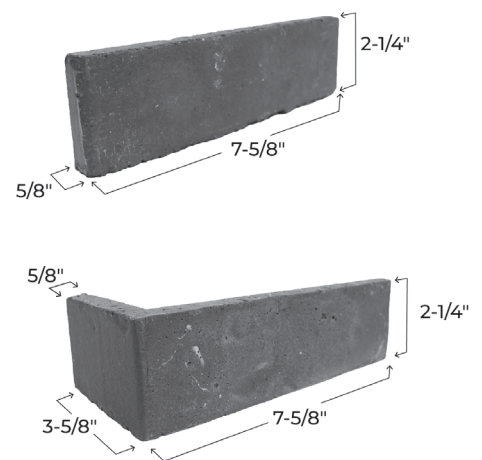

# Hanoi Wirecut

MODERN COLLECTION

*As fragrant Asian tea, the deepest browns and blacks blend to an artistic delight.*

FORMATS				
SKU #	Brickwebb Sheets BW-370043CS	Brickwebb Herringbone BWH-370043CS	Thin Brick Singles TB-270043CS	Thin Brick Corners TBC-270043CS
DIMENSIONS	28" x 10-1/2" x 5/8"	28" x 12-1/2" x 5/8"	7-5/8" x 2-1/4" x 5/8"	7-5/8" x 3-5/8" x 2-1/4" x 5/8"
QUANTITY	4 sheets/48 bricks/box	4 sheets/48 bricks/box	42 bricks/box	25 bricks corners/box

## FEATURES

- Quick and easy do-it-yourself installation
- Patented web sheeting allows for easy installation, perfect spacing, and enhanced durability – ensuring your bricks will stay in place longer than the competition
- Pre-fastened brick veneer for quick and easy installation
- Traditional masonry that can be installed where full brick can't
- Cuts easily with an angle grinder or wet tile saw
- Adds comfort, style, and value to your home or business

AVAILABLE SIZES	2 1/4" Modular
AVAILABLE TEXTURES	Straight Edged
ASTM C 1088 SPECIFICATIONS	Type: TBS (Standard), Grade Exterior
CLEANING RECOMMENDATIONS	See BIA Technical Note 20 "Cleaning Brick"

Colors illustrated above are fairly represented, but may be depicted differently through photography limitations.