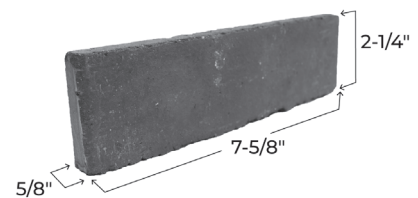

Manchester

MODERN COLLECTION

Darkened as a city in the rain, this color takes a modern cue of a rich, wet hue of deepest red.

FORMATS				
SKU #	Brickwebb Sheets BW-370034CS	Brickwebb Herringbone BWH-370034CS	Thin Brick Singles TB-270034CS	Thin Brick Corners TBC-270034CS
DIMENSIONS	28" x 10-1/2" x 5/8"	28" x 12-1/2" x 5/8"	7-5/8" x 2-1/4" x 5/8"	7-5/8" x 3-5/8" x 2-1/4" x 5/8"
QUANTITY	4 sheets/48 bricks/box	4 sheets/48 bricks/box	42 bricks/box	25 bricks corners/box

FEATURES

- Quick and easy do-it-yourself installation
- Patented web sheeting allows for easy installation, perfect spacing, and enhanced durability – ensuring your bricks will stay in place longer than the competition
- Pre-fastened brick veneer for quick and easy installation
- Traditional masonry that can be installed where full brick can't
- Cuts easily with an angle grinder or wet tile saw
- Adds comfort, style, and value to your home or business

AVAILABLE SIZES	2 1/4" Modular
AVAILABLE TEXTURES	Straight Edged
ASTM C 1088 SPECIFICATIONS	Type: TBS (Standard), Grade Exterior
CLEANING RECOMMENDATIONS	See BIA Technical Note 20 "Cleaning Brick"

Colors illustrated above are fairly represented, but may be depicted differently through photography limitations.