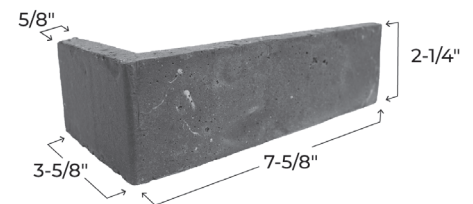

Manchester

MODERN COLLECTION

Darkened as a city in the rain, this color takes a modern cue of a rich, wet hue of deepest red.

FORMATS				
SKU #	Brickwebb Sheets BW-370034CS	Brickwebb Herringbone BWH-370034CS	Thin Brick Singles TB-270034CS	Thin Brick Corners TBC-270034CS
DIMENSIONS	28" x 10-1/2" x 5/8"	28" x 12-1/2" x 5/8"	7-5/8" x 2-1/4" x 5/8"	7-5/8" x 3-5/8" x 2-1/4" x 5/8"
QUANTITY	4 sheets/48 bricks/box	4 sheets/48 bricks/box	42 bricks/box	25 bricks corners/box

FEATURES

- Quick and easy do-it-yourself installation
- Patented web sheeting allows for easy installation, perfect spacing, and enhanced durability – ensuring your bricks will stay in place longer than the competition
- Pre-fastened brick veneer for quick and easy installation
- Traditional masonry that can be installed where full brick can't
- Cuts easily with an angle grinder or wet tile saw
- Adds comfort, style, and value to your home or business

AVAILABLE SIZES	2 1/4" Modular
AVAILABLE TEXTURES	Straight Edged
ASTM C 1088 SPECIFICATIONS	Type: TBS (Standard), Grade Exterior
CLEANING RECOMMENDATIONS	See BIA Technical Note 20 "Cleaning Brick"

Colors illustrated above are fairly represented, but may be depicted differently through photography limitations.