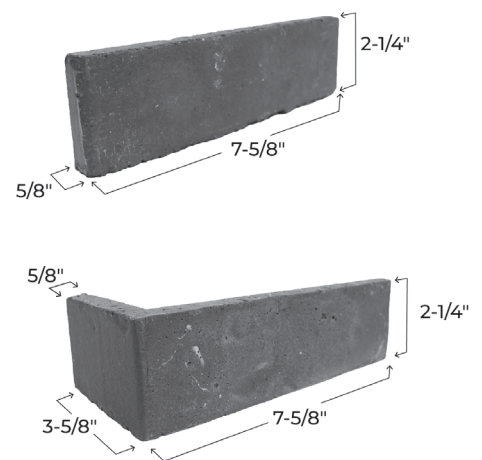

Manhattan

MODERN COLLECTION

This earthy color plays out like jazz mingling with black shadowed tones of deep brown.

FORMATS				
SKU #	Brickwebb Sheets BW-370039CS	Brickwebb Herringbone BWH-370039CS	Thin Brick Singles TB-270039CS	Thin Brick Corners TBC-270039CS
DIMENSIONS	28" x 10-1/2" x 5/8"	28" x 12-1/2" x 5/8"	7-5/8" x 2-1/4" x 5/8"	7-5/8" x 3-5/8" x 2-1/4" x 5/8"
QUANTITY	4 sheets/48 bricks/box	4 sheets/48 bricks/box	42 bricks/box	25 bricks corners/box

FEATURES

- Quick and easy do-it-yourself installation
- Patented web sheeting allows for easy installation, perfect spacing, and enhanced durability – ensuring your bricks will stay in place longer than the competition
- Pre-fastened brick veneer for quick and easy installation
- Traditional masonry that can be installed where full brick can't
- Cuts easily with an angle grinder or wet tile saw
- Adds comfort, style, and value to your home or business

AVAILABLE SIZES	2 1/4" Modular
AVAILABLE TEXTURES	Straight Edged
ASTM C 1088 SPECIFICATIONS	Type: TBS (Standard), Grade Exterior
CLEANING RECOMMENDATIONS	See BIA Technical Note 20 "Cleaning Brick"

Colors illustrated above are fairly represented, but may be depicted differently through photography limitations.