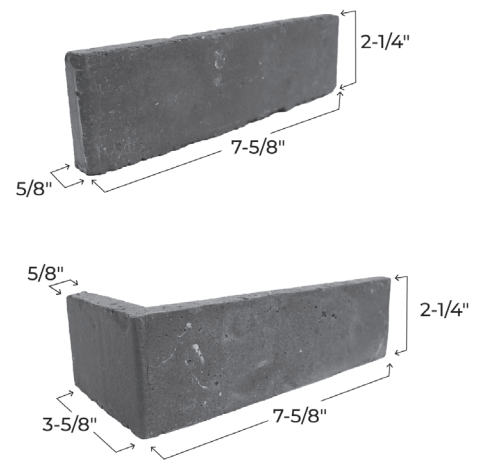

Nairobi

MODERN COLLECTION

Blazing as the desert light this saturated red fills the room with raw beauty.

FORMATS				
SKU #	Brickwebb Sheets BW-370037CS	Brickwebb Herringbone BWH-370037CS	Thin Brick Singles TB-270037CS	Thin Brick Corners TBC-270037CS
DIMENSIONS	28" x 10-1/2" x 5/8"	28" x 12-1/2" x 5/8"	7-5/8" x 2-1/4" x 5/8"	7-5/8" x 3-5/8" x 2-1/4" x 5/8"
QUANTITY	4 sheets/48 bricks/box	4 sheets/48 bricks/box	42 bricks/box	25 bricks corners/box

FEATURES

- Quick and easy do-it-yourself installation
- Patented web sheeting allows for easy installation, perfect spacing, and enhanced durability – ensuring your bricks will stay in place longer than the competition
- Pre-fastened brick veneer for quick and easy installation
- Traditional masonry that can be installed where full brick can't
- Cuts easily with an angle grinder or wet tile saw
- Adds comfort, style, and value to your home or business

AVAILABLE SIZES	2 1/4" Modular
AVAILABLE TEXTURES	Straight Edged
ASTM C 1088 SPECIFICATIONS	Type: TBS (Standard), Grade Exterior
CLEANING RECOMMENDATIONS	See BIA Technical Note 20 "Cleaning Brick"

Colors illustrated above are fairly represented, but may be depicted differently through photography limitations.