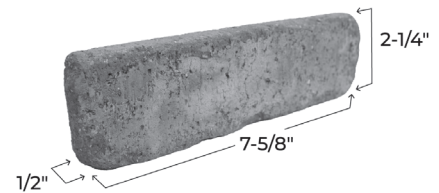

# Artisan Paintable

COLONIAL COLLECTION

A neutral tone brick designed and produced to be painted.  
(Brick color is subject to varied and frequent change)

| FORMATS    |  |  |  |
|------------|---|---|---|
| SKU #      | Brickwebb Sheets<br>BW-37003CS  | Brickwebb<br>Herringbone<br>BWH-37003CS   | Thin Brick Singles<br>TB-27003CS  |
| DIMENSIONS | 28" x 10-1/2" x 1/2"  | 28" x 12-1/2" x 1/2"  | 7-5/8" x 2-1/4" x 1/2"  |
| QUANTITY   | 5 sheets/60 bricks<br>box   | 5 sheets/60 bricks<br>box   | 50 bricks/box   |

## FEATURES

- Quick and easy do-it-yourself installation
- Patented web sheeting allows for easy installation, perfect spacing, and enhanced durability – ensuring your bricks will stay in place longer than the competition
- Pre-fastened brick veneer for quick and easy installation
- Traditional masonry that can be installed where full brick can't
- Cuts easily with an angle grinder or wet tile saw
- Adds comfort, style, and value to your home or business

|                            |  |
|----------------------------|--|
| AVAILABLE SIZES            | 2 1/4" Modular                             |
| AVAILABLE TEXTURES         | Tumbled                                    |
| ASTM C 1088 SPECIFICATIONS | Type: TBS (Standard), Grade Exterior       |
| CLEANING RECOMMENDATIONS   | See BIA Technical Note 20 "Cleaning Brick" |