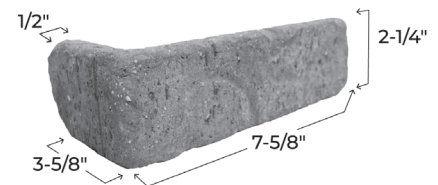

# Artisan Paintable

COLONIAL COLLECTION

A neutral tone brick designed and produced to be painted.  
(Brick color is subject to varied and frequent change)

| FORMATS    |  |  |  |
|------------|---|---|---|
| SKU #      | Brickwebb Sheets<br>BW-37003CS  | Brickwebb<br>Herringbone<br>BWH-37003CS   | Thin Brick Singles<br>TB-27003CS  |
| DIMENSIONS | 28" x 10-1/2" x 1/2"  | 28" x 12-1/2" x 1/2"  | 7-5/8" x 2-1/4" x 1/2"  |
| QUANTITY   | 5 sheets/60 bricks<br>box   | 5 sheets/60 bricks<br>box   | 50 bricks/box   |

## FEATURES

- Quick and easy do-it-yourself installation
- Patented web sheeting allows for easy installation, perfect spacing, and enhanced durability – ensuring your bricks will stay in place longer than the competition
- Pre-fastened brick veneer for quick and easy installation
- Traditional masonry that can be installed where full brick can't
- Cuts easily with an angle grinder or wet tile saw
- Adds comfort, style, and value to your home or business

|                            |  |
|----------------------------|--|
| AVAILABLE SIZES            | 2 1/4" Modular                             |
| AVAILABLE TEXTURES         | Tumbled                                    |
| ASTM C 1088 SPECIFICATIONS | Type: TBS (Standard), Grade Exterior       |
| CLEANING RECOMMENDATIONS   | See BIA Technical Note 20 "Cleaning Brick" |