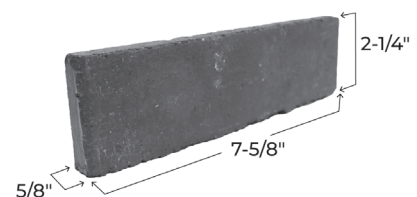

River Silt

TERRA COLLECTION

A neutral hue with a well-worn appearance of earthy red and undertones of warm shadows creates a late summer afternoon feeling.

FORMATS				
SKU #	Brickwebb Sheets BW-370021CS	Brickwebb Herringbone BWH-370021CS	Thin Brick Singles TB-270021CS	Thin Brick Corners TBC-270021CS
DIMENSIONS	28" x 10-1/2" x 5/8"	28" x 12-1/2" x 5/8"	7-5/8" x 2-1/4" x 5/8"	7-5/8" x 3-5/8" x 2-1/4" x 5/8"
QUANTITY	4 sheets/48 bricks/box	4 sheets/48 bricks/box	42 bricks/box	25 bricks corners/box

FEATURES

- Quick and easy do-it-yourself installation
- Patented web sheeting allows for easy installation, perfect spacing, and enhanced durability – ensuring your bricks will stay in place longer than the competition
- Pre-fastened brick veneer for quick and easy installation
- Traditional masonry that can be installed where full brick can't
- Cuts easily with an angle grinder or wet tile saw
- Adds comfort, style, and value to your home or business

AVAILABLE SIZES	2 1/4" Modular
AVAILABLE TEXTURES	Straight Edged
ASTM C 1088 SPECIFICATIONS	Type: TBS (Standard), Grade Exterior
CLEANING RECOMMENDATIONS	See BIA Technical Note 20 "Cleaning Brick"

Colors illustrated above are fairly represented, but may be depicted differently through photography limitations.