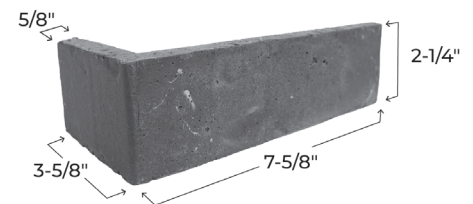

River Silt

TERRA COLLECTION

A neutral hue with a well-worn appearance of earthy red and undertones of warm shadows creates a late summer afternoon feeling.

FORMATS				
SKU #	Brickwebb Sheets BW-370021CS	Brickwebb Herringbone BWH-370021CS	Thin Brick Singles TB-270021CS	Thin Brick Corners TBC-270021CS
DIMENSIONS	28" x 10-1/2" x 5/8"	28" x 12-1/2" x 5/8"	7-5/8" x 2-1/4" x 5/8"	7-5/8" x 3-5/8" x 2-1/4" x 5/8"
QUANTITY	4 sheets/48 bricks/box	4 sheets/48 bricks/box	42 bricks/box	25 bricks corners/box

FEATURES

- Quick and easy do-it-yourself installation
- Patented web sheeting allows for easy installation, perfect spacing, and enhanced durability – ensuring your bricks will stay in place longer than the competition
- Pre-fastened brick veneer for quick and easy installation
- Traditional masonry that can be installed where full brick can't
- Cuts easily with an angle grinder or wet tile saw
- Adds comfort, style, and value to your home or business

AVAILABLE SIZES	2 1/4" Modular
AVAILABLE TEXTURES	Straight Edged
ASTM C 1088 SPECIFICATIONS	Type: TBS (Standard), Grade Exterior
CLEANING RECOMMENDATIONS	See BIA Technical Note 20 "Cleaning Brick"

Colors illustrated above are fairly represented, but may be depicted differently through photography limitations.