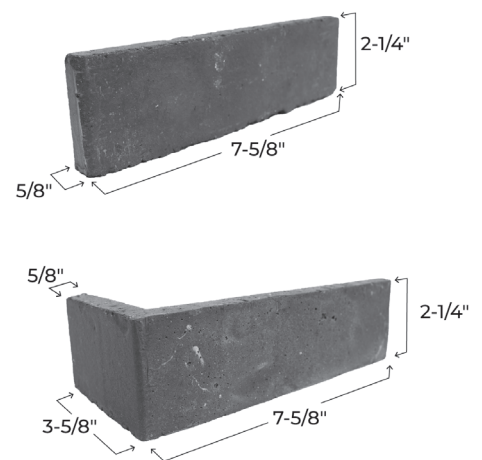

# Rome

MODERN COLLECTION

*Statuesque, antiquity gray, a refined hue revived with an urbane tone for a fresh new classic.*

FORMATS				
SKU #	Brickwebb Sheets BW-370041CS	Brickwebb Herringbone BWH-370041CS	Thin Brick Singles TB-270041CS	Thin Brick Corners TBC-270041CS
DIMENSIONS	28" x 10-1/2" x 5/8"	28" x 12-1/2" x 5/8"	7-5/8" x 2-1/4" x 5/8"	7-5/8" x 3-5/8" x 2-1/4" x 5/8"
QUANTITY	4 sheets/48 bricks/box	4 sheets/48 bricks/box	42 bricks/box	25 bricks corners/box

## FEATURES

- Quick and easy do-it-yourself installation
- Patented web sheeting allows for easy installation, perfect spacing, and enhanced durability – ensuring your bricks will stay in place longer than the competition
- Pre-fastened brick veneer for quick and easy installation
- Traditional masonry that can be installed where full brick can't
- Cuts easily with an angle grinder or wet tile saw
- Adds comfort, style, and value to your home or business

AVAILABLE SIZES	2 1/4" Modular
AVAILABLE TEXTURES	Straight Edged
ASTM C 1088 SPECIFICATIONS	Type: TBS (Standard), Grade Exterior
CLEANING RECOMMENDATIONS	See BIA Technical Note 20 "Cleaning Brick"

Colors illustrated above are fairly represented, but may be depicted differently through photography limitations.