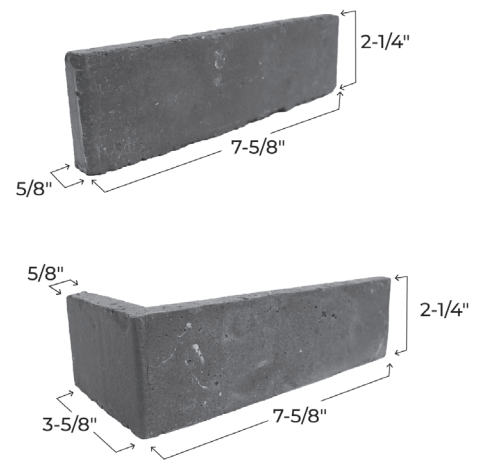

Rustic Iron

TERRA COLLECTION

The timelessness of rustic reds, with a trendy boldness of hue, with soft coffee-colored edges and surfaces.

FORMATS				
SKU #	Brickwebb Sheets BW-370022CS	Brickwebb Herringbone BWH-370022CS	Thin Brick Singles TB-270022CS	Thin Brick Corners TBC-270022CS
DIMENSIONS	28" x 10-1/2" x 5/8"	28" x 12-1/2" x 5/8"	7-5/8" x 2-1/4" x 5/8"	7-5/8" x 3-5/8" x 2-1/4" x 5/8"
QUANTITY	4 sheets/48 bricks/box	4 sheets/48 bricks/box	42 bricks/box	25 bricks corners/box

FEATURES

- Quick and easy do-it-yourself installation
- Patented web sheeting allows for easy installation, perfect spacing, and enhanced durability – ensuring your bricks will stay in place longer than the competition
- Pre-fastened brick veneer for quick and easy installation
- Traditional masonry that can be installed where full brick can't
- Cuts easily with an angle grinder or wet tile saw
- Adds comfort, style, and value to your home or business

AVAILABLE SIZES	2 1/4" Modular
AVAILABLE TEXTURES	Straight Edged
ASTM C 1088 SPECIFICATIONS	Type: TBS (Standard), Grade Exterior
CLEANING RECOMMENDATIONS	See BIA Technical Note 20 "Cleaning Brick"

Colors illustrated above are fairly represented, but may be depicted differently through photography limitations.