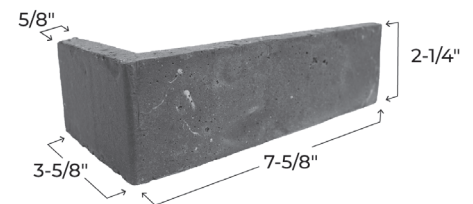

Santiago

MODERN COLLECTION

Fused with natural orange and red tones that intermix, creating a sophisticated but straight forward charm.

FORMATS				
SKU #	Brickwebb Sheets BW-370031CS	Brickwebb Herringbone BWH-370031CS	Thin Brick Singles TB-270031CS	Thin Brick Corners TBC-270031CS
DIMENSIONS	28" x 10-1/2" x 5/8"	28" x 12-1/2" x 5/8"	7-5/8" x 2-1/4" x 5/8"	7-5/8" x 3-5/8" x 2-1/4" x 5/8"
QUANTITY	4 sheets/48 bricks/box	4 sheets/48 bricks/box	42 bricks/box	25 bricks corners/box

FEATURES

- Quick and easy do-it-yourself installation
- Patented web sheeting allows for easy installation, perfect spacing, and enhanced durability – ensuring your bricks will stay in place longer than the competition
- Pre-fastened brick veneer for quick and easy installation
- Traditional masonry that can be installed where full brick can't
- Cuts easily with an angle grinder or wet tile saw
- Adds comfort, style, and value to your home or business

AVAILABLE SIZES	2 1/4" Modular
AVAILABLE TEXTURES	Straight Edged
ASTM C 1088 SPECIFICATIONS	Type: TBS (Standard), Grade Exterior
CLEANING RECOMMENDATIONS	See BIA Technical Note 20 "Cleaning Brick"

Colors illustrated above are fairly represented, but may be depicted differently through photography limitations.