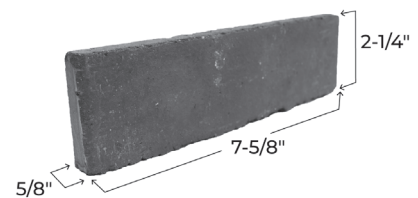

Santiago

MODERN COLLECTION

Fused with natural orange and red tones that intermix, creating a sophisticated but straight forward charm.

FORMATS				
SKU #	Brickwebb Sheets BW-370031CS	Brickwebb Herringbone BWH-370031CS	Thin Brick Singles TB-270031CS	Thin Brick Corners TBC-270031CS
DIMENSIONS	28" x 10-1/2" x 5/8"	28" x 12-1/2" x 5/8"	7-5/8" x 2-1/4" x 5/8"	7-5/8" x 3-5/8" x 2-1/4" x 5/8"
QUANTITY	4 sheets/48 bricks/box	4 sheets/48 bricks/box	42 bricks/box	25 bricks corners/box

FEATURES

- Quick and easy do-it-yourself installation
- Patented web sheeting allows for easy installation, perfect spacing, and enhanced durability – ensuring your bricks will stay in place longer than the competition
- Pre-fastened brick veneer for quick and easy installation
- Traditional masonry that can be installed where full brick can't
- Cuts easily with an angle grinder or wet tile saw
- Adds comfort, style, and value to your home or business

AVAILABLE SIZES	2 1/4" Modular
AVAILABLE TEXTURES	Straight Edged
ASTM C 1088 SPECIFICATIONS	Type: TBS (Standard), Grade Exterior
CLEANING RECOMMENDATIONS	See BIA Technical Note 20 "Cleaning Brick"

Colors illustrated above are fairly represented, but may be depicted differently through photography limitations.