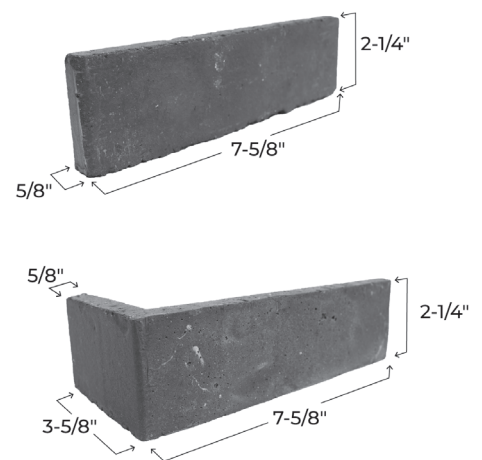

# Seattle

MODERN COLLECTION

*Toned whites and tan intermix to the fusion of progressive style.*

FORMATS				
SKU #	Brickwebb Sheets BW-370027CS	Brickwebb Herringbone BWH-370027CS	Thin Brick Singles TB-270027CS	Thin Brick Corners TBC-270027CS
DIMENSIONS	28" x 10-1/2" x 5/8"	28" x 12-1/2" x 5/8"	7-5/8" x 2-1/4" x 5/8"	7-5/8" x 3-5/8" x 2-1/4" x 5/8"
QUANTITY	4 sheets/48 bricks/box	4 sheets/48 bricks/box	42 bricks/box	25 bricks corners/box

## FEATURES

- Quick and easy do-it-yourself installation
- Patented web sheeting allows for easy installation, perfect spacing, and enhanced durability – ensuring your bricks will stay in place longer than the competition
- Pre-fastened brick veneer for quick and easy installation
- Traditional masonry that can be installed where full brick can't
- Cuts easily with an angle grinder or wet tile saw
- Adds comfort, style, and value to your home or business

AVAILABLE SIZES	2 1/4" Modular
AVAILABLE TEXTURES	Straight Edged
ASTM C 1088 SPECIFICATIONS	Type: TBS (Standard), Grade Exterior
CLEANING RECOMMENDATIONS	See BIA Technical Note 20 "Cleaning Brick"

Colors illustrated above are fairly represented, but may be depicted differently through photography limitations.