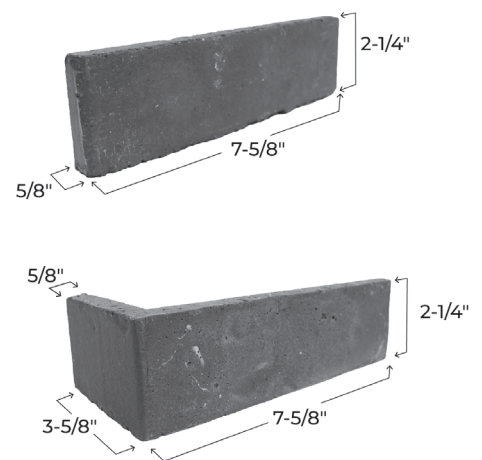

Shanghai

MODERN COLLECTION

A fresh take, this exotic play of gray, red, and yellow tones make an exquisite backdrop or accent.

FORMATS				
SKU #	Brickwebb Sheets BW-370038CS	Brickwebb Herringbone BWH-370038CS	Thin Brick Singles TB-270038CS	Thin Brick Corners TBC-270038CS
DIMENSIONS	28" x 10-1/2" x 5/8"	28" x 12-1/2" x 5/8"	7-5/8" x 2-1/4" x 5/8"	7-5/8" x 3-5/8" x 2-1/4" x 5/8"
QUANTITY	4 sheets/48 bricks/box	4 sheets/48 bricks/box	42 bricks/box	25 bricks corners/box

FEATURES

- Quick and easy do-it-yourself installation
- Patented web sheeting allows for easy installation, perfect spacing, and enhanced durability – ensuring your bricks will stay in place longer than the competition
- Pre-fastened brick veneer for quick and easy installation
- Traditional masonry that can be installed where full brick can't
- Cuts easily with an angle grinder or wet tile saw
- Adds comfort, style, and value to your home or business

AVAILABLE SIZES	2 1/4" Modular
AVAILABLE TEXTURES	Straight Edged
ASTM C 1088 SPECIFICATIONS	Type: TBS (Standard), Grade Exterior
CLEANING RECOMMENDATIONS	See BIA Technical Note 20 "Cleaning Brick"

Colors illustrated above are fairly represented, but may be depicted differently through photography limitations.