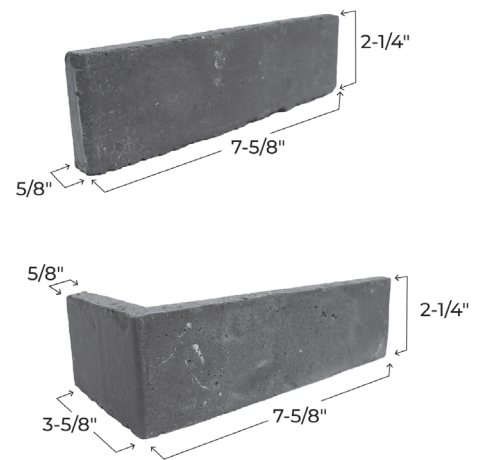

Stockholm

MODERN COLLECTION

A clean light beige blend of modern and traditional creates a hue of sensational aesthetic.

FORMATS				
SKU #	Brickwebb Sheets BW-370033CS	Brickwebb Herringbone BWH-370033CS	Thin Brick Singles TB-270033CS	Thin Brick Corners TBC-270033CS
DIMENSIONS	28" x 10-1/2" x 5/8"	28" x 12-1/2" x 5/8"	7-5/8" x 2-1/4" x 5/8"	7-5/8" x 3-5/8" x 2-1/4" x 5/8"
QUANTITY	4 sheets/48 bricks/box	4 sheets/48 bricks/box	42 bricks/box	25 bricks corners/box

FEATURES

- Quick and easy do-it-yourself installation
- Patented web sheeting allows for easy installation, perfect spacing, and enhanced durability – ensuring your bricks will stay in place longer than the competition
- Pre-fastened brick veneer for quick and easy installation
- Traditional masonry that can be installed where full brick can't
- Cuts easily with an angle grinder or wet tile saw
- Adds comfort, style, and value to your home or business

AVAILABLE SIZES	2 1/4" Modular
AVAILABLE TEXTURES	Straight Edged
ASTM C 1088 SPECIFICATIONS	Type: TBS (Standard), Grade Exterior
CLEANING RECOMMENDATIONS	See BIA Technical Note 20 "Cleaning Brick"

Colors illustrated above are fairly represented, but may be depicted differently through photography limitations.