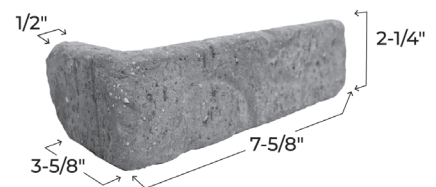

Sundance

COLONIAL COLLECTION

Whites and yellows as the sundrenched summer days of the Great Plains open landscape, a color that brings out warmth and lightness.

FORMATS					
SKU #	Brickwebb Sheets BW-370023CS	Brickwebb Herringbone BWH-370023CS	Thin Brick Singles TB-270023CS	Brickwebb Corners BWC-370023CS	Thin Brick Corners TBC-270023CS
DIMENSIONS	28" x 10-1/2" x 1/2"	28" x 12-1/2" x 1/2"	7-5/8" x 2-1/4" x 1/2"	21" x 7-5/8" x 7-5/8" x 1/2"	7-5/8" x 3-5/8" x 2-1/4" x 1/2"
QUANTITY	5 sheets/60 bricks box	5 sheets/60 bricks box	50 bricks/box	3 sheets/24 bricks box	25 bricks corners/box

FEATURES

- Quick and easy do-it-yourself installation
- Patented web sheeting allows for easy installation, perfect spacing, and enhanced durability – ensuring your bricks will stay in place longer than the competition
- Pre-fastened brick veneer for quick and easy installation
- Traditional masonry that can be installed where full brick can't
- Cuts easily with an angle grinder or wet tile saw
- Adds comfort, style, and value to your home or business

AVAILABLE SIZES	2 1/4" Modular
AVAILABLE TEXTURES	Tumbled
ASTM C 1088 SPECIFICATIONS	Type: TBS (Standard), Grade Exterior
CLEANING RECOMMENDATIONS	See BIA Technical Note 20 "Cleaning Brick"

Colors illustrated above are fairly represented, but may be depicted differently through photography limitations.