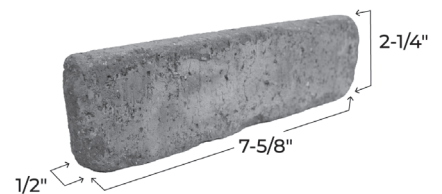

Sundance

COLONIAL COLLECTION

Whites and yellows as the sundrenched summer days of the Great Plains open landscape, a color that brings out warmth and lightness.

FORMATS					
SKU #	Brickwebb Sheets BW-370023CS	Brickwebb Herringbone BWH-370023CS	Thin Brick Singles TB-270023CS	Brickwebb Corners BWC-370023CS	Thin Brick Corners TBC-270023CS
DIMENSIONS	28" x 10-1/2" x 1/2"	28" x 12-1/2" x 1/2"	7-5/8" x 2-1/4" x 1/2"	21" x 7-5/8" x 7-5/8" x 1/2"	7-5/8" x 3-5/8" x 2-1/4" x 1/2"
QUANTITY	5 sheets/60 bricks box	5 sheets/60 bricks box	50 bricks/box	3 sheets/24 bricks box	25 bricks corners/box

FEATURES

- Quick and easy do-it-yourself installation
- Patented web sheeting allows for easy installation, perfect spacing, and enhanced durability – ensuring your bricks will stay in place longer than the competition
- Pre-fastened brick veneer for quick and easy installation
- Traditional masonry that can be installed where full brick can't
- Cuts easily with an angle grinder or wet tile saw
- Adds comfort, style, and value to your home or business

AVAILABLE SIZES	2 1/4" Modular
AVAILABLE TEXTURES	Tumbled
ASTM C 1088 SPECIFICATIONS	Type: TBS (Standard), Grade Exterior
CLEANING RECOMMENDATIONS	See BIA Technical Note 20 "Cleaning Brick"

Colors illustrated above are fairly represented, but may be depicted differently through photography limitations.