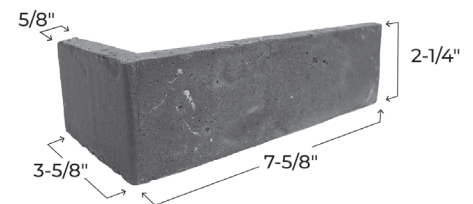

Sunset Red

TERRA COLLECTION

Capturing the warm dusky reds of sunset and darkening colors as fall fields of the midwest.

FORMATS				
SKU #	Brickwebb Sheets BW-370018CS	Brickwebb Herringbone BWH-370018CS	Thin Brick Singles TB-270018CS	Thin Brick Corners TBC-270018CS
DIMENSIONS	28" x 10-1/2" x 5/8"	28" x 12-1/2" x 5/8"	7-5/8" x 2-1/4" x 5/8"	7-5/8" x 3-5/8" x 2-1/4" x 5/8"
QUANTITY	4 sheets/48 bricks/box	4 sheets/48 bricks/box	42 bricks/box	25 bricks corners/box

FEATURES

- Quick and easy do-it-yourself installation
- Patented web sheeting allows for easy installation, perfect spacing, and enhanced durability – ensuring your bricks will stay in place longer than the competition
- Pre-fastened brick veneer for quick and easy installation
- Traditional masonry that can be installed where full brick can't
- Cuts easily with an angle grinder or wet tile saw
- Adds comfort, style, and value to your home or business

AVAILABLE SIZES	2 1/4" Modular
AVAILABLE TEXTURES	Straight Edged
ASTM C 1088 SPECIFICATIONS	Type: TBS (Standard), Grade Exterior
CLEANING RECOMMENDATIONS	See BIA Technical Note 20 "Cleaning Brick"

Colors illustrated above are fairly represented, but may be depicted differently through photography limitations.