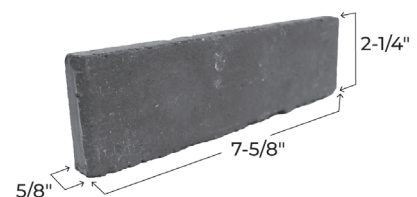

Sunset Red

TERRA COLLECTION

Capturing the warm dusky reds of sunset and darkening colors as fall fields of the midwest.

FORMATS				
SKU #	Brickwebb Sheets BW-370018CS	Brickwebb Herringbone BWH-370018CS	Thin Brick Singles TB-270018CS	Thin Brick Corners TBC-270018CS
DIMENSIONS	28" x 10-1/2" x 5/8"	28" x 12-1/2" x 5/8"	7-5/8" x 2-1/4" x 5/8"	7-5/8" x 3-5/8" x 2-1/4" x 5/8"
QUANTITY	4 sheets/48 bricks/box	4 sheets/48 bricks/box	42 bricks/box	25 bricks corners/box

FEATURES

- Quick and easy do-it-yourself installation
- Patented web sheeting allows for easy installation, perfect spacing, and enhanced durability – ensuring your bricks will stay in place longer than the competition
- Pre-fastened brick veneer for quick and easy installation
- Traditional masonry that can be installed where full brick can't
- Cuts easily with an angle grinder or wet tile saw
- Adds comfort, style, and value to your home or business

AVAILABLE SIZES	2 1/4" Modular
AVAILABLE TEXTURES	Straight Edged
ASTM C 1088 SPECIFICATIONS	Type: TBS (Standard), Grade Exterior
CLEANING RECOMMENDATIONS	See BIA Technical Note 20 "Cleaning Brick"

Colors illustrated above are fairly represented, but may be depicted differently through photography limitations.