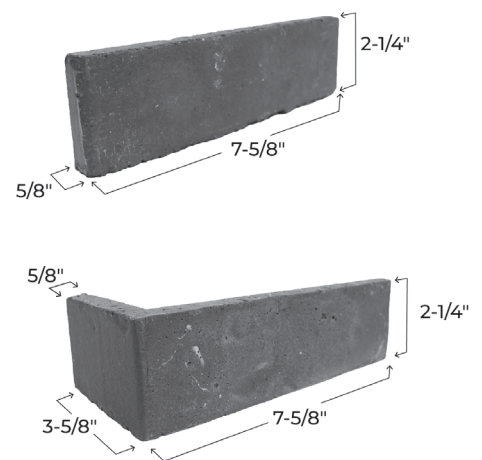

Toronto

MODERN COLLECTION

Echos of a familiar brown, surprises with a nuanced spectrum and modern undertones.

FORMATS				
SKU #	Brickwebb Sheets BW-370032CS	Brickwebb Herringbone BWH-370032CS	Thin Brick Singles TB-270032CS	Thin Brick Corners TBC-270032CS
DIMENSIONS	28" x 10-1/2" x 5/8"	28" x 12-1/2" x 5/8"	7-5/8" x 2-1/4" x 5/8"	7-5/8" x 3-5/8" x 2-1/4" x 5/8"
QUANTITY	4 sheets/48 bricks/box	4 sheets/48 bricks/box	42 bricks/box	25 bricks corners/box

FEATURES

- Quick and easy do-it-yourself installation
- Patented web sheeting allows for easy installation, perfect spacing, and enhanced durability – ensuring your bricks will stay in place longer than the competition
- Pre-fastened brick veneer for quick and easy installation
- Traditional masonry that can be installed where full brick can't
- Cuts easily with an angle grinder or wet tile saw
- Adds comfort, style, and value to your home or business

AVAILABLE SIZES	2 1/4" Modular
AVAILABLE TEXTURES	Straight Edged
ASTM C 1088 SPECIFICATIONS	Type: TBS (Standard), Grade Exterior
CLEANING RECOMMENDATIONS	See BIA Technical Note 20 "Cleaning Brick"

Colors illustrated above are fairly represented, but may be depicted differently through photography limitations.