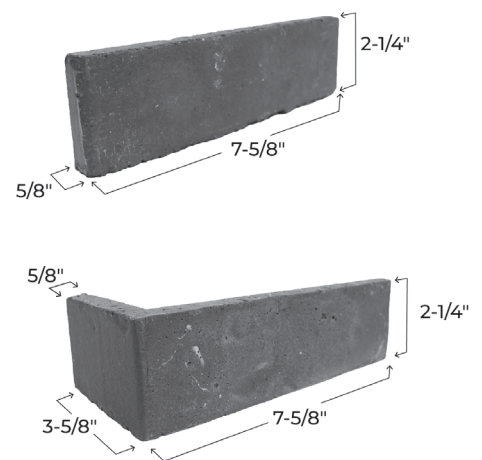

Vegas

MODERN COLLECTION

Style not glitz, hues of polished tan, and radiant white form a worldly blend.

FORMATS				
SKU #	Brickwebb Sheets BW-370029CS	Brickwebb Herringbone BWH-370029CS	Thin Brick Singles TB-270029CS	Thin Brick Corners TBC-270029CS
DIMENSIONS	28" x 10-1/2" x 5/8"	28" x 12-1/2" x 5/8"	7-5/8" x 2-1/4" x 5/8"	7-5/8" x 3-5/8" x 2-1/4" x 5/8"
QUANTITY	4 sheets/48 bricks/box	4 sheets/48 bricks/box	42 bricks/box	25 bricks corners/box

FEATURES

- Quick and easy do-it-yourself installation
- Patented web sheeting allows for easy installation, perfect spacing, and enhanced durability – ensuring your bricks will stay in place longer than the competition
- Pre-fastened brick veneer for quick and easy installation
- Traditional masonry that can be installed where full brick can't
- Cuts easily with an angle grinder or wet tile saw
- Adds comfort, style, and value to your home or business

AVAILABLE SIZES	2 1/4" Modular
AVAILABLE TEXTURES	Straight Edged
ASTM C 1088 SPECIFICATIONS	Type: TBS (Standard), Grade Exterior
CLEANING RECOMMENDATIONS	See BIA Technical Note 20 "Cleaning Brick"

Colors illustrated above are fairly represented, but may be depicted differently through photography limitations.