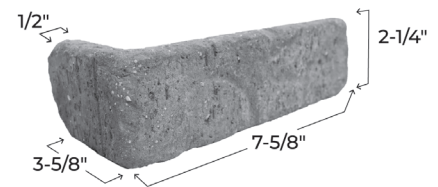

# Alamo Sunrise

COLONIAL COLLECTION

Golden hues with pops of burnt sienna and cloudy gray, reminiscent of a Texan sunrise.

FORMATS					
SKU #	Brickwebb Sheets BW-37002CS	Brickwebb Herringbone BWH-37002CS	Thin Brick Singles TB-27002CS	Brickwebb Corners BWC-37002CS	Thin Brick Corners TBC-27002CS
DIMENSIONS	28" x 10-1/2" x 1/2"	28" x 12-1/2" x 1/2"	7-5/8" x 2-1/4" x 1/2"	21" x 7-5/8" x 7-5/8" x 1/2"	7-5/8" x 3-5/8" x 2-1/4" x 1/2"
QUANTITY	5 sheets/60 bricks box	5 sheets/60 bricks box	50 bricks/box	3 sheets/24 bricks box	25 bricks corners/box

## FEATURES

- Quick and easy do-it-yourself installation
- Patented web sheeting allows for easy installation, perfect spacing, and enhanced durability – ensuring your bricks will stay in place longer than the competition
- Pre-fastened brick veneer for quick and easy installation
- Traditional masonry that can be installed where full brick can't
- Cuts easily with an angle grinder or wet tile saw
- Adds comfort, style, and value to your home or business

AVAILABLE SIZES	2 1/4" Modular
AVAILABLE TEXTURES	Tumbled
ASTM C 1088 SPECIFICATIONS	Type: TBS (Standard), Grade Exterior
CLEANING RECOMMENDATIONS	See BIA Technical Note 20 "Cleaning Brick"

Colors illustrated above are fairly represented, but may be depicted differently through photography limitations.