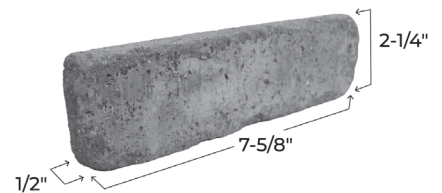

# Alamo Sunrise

COLONIAL COLLECTION

Golden hues with pops of burnt sienna and cloudy gray, reminiscent of a Texan sunrise.

FORMATS					
SKU #	Brickwebb Sheets BW-37002CS	Brickwebb Herringbone BWH-37002CS	Thin Brick Singles TB-27002CS	Brickwebb Corners BWC-37002CS	Thin Brick Corners TBC-27002CS
DIMENSIONS	28" x 10-1/2" x 1/2"	28" x 12-1/2" x 1/2"	7-5/8" x 2-1/4" x 1/2"	21" x 7-5/8" x 7-5/8" x 1/2"	7-5/8" x 3-5/8" x 2-1/4" x 1/2"
QUANTITY	5 sheets/60 bricks box	5 sheets/60 bricks box	50 bricks/box	3 sheets/24 bricks box	25 bricks corners/box

## FEATURES

- Quick and easy do-it-yourself installation
- Patented web sheeting allows for easy installation, perfect spacing, and enhanced durability – ensuring your bricks will stay in place longer than the competition
- Pre-fastened brick veneer for quick and easy installation
- Traditional masonry that can be installed where full brick can't
- Cuts easily with an angle grinder or wet tile saw
- Adds comfort, style, and value to your home or business

AVAILABLE SIZES	2 1/4" Modular
AVAILABLE TEXTURES	Tumbled
ASTM C 1088 SPECIFICATIONS	Type: TBS (Standard), Grade Exterior
CLEANING RECOMMENDATIONS	See BIA Technical Note 20 "Cleaning Brick"

Colors illustrated above are fairly represented, but may be depicted differently through photography limitations.