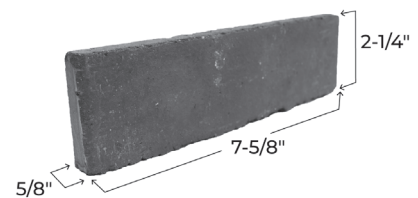

# Atlanta

MODERN COLLECTION

*Simple as a summer evening, urbane southern chic with warm red hues.*

FORMATS				
SKU #	Brickwebb Sheets BW-370030CS	Brickwebb Herringbone BWH-370030CS	Thin Brick Singles TB-270030CS	Thin Brick Corners TBC-270030CS
DIMENSIONS	28" x 10-1/2" x 5/8"	28" x 12-1/2" x 5/8"	7-5/8" x 2-1/4" x 5/8"	7-5/8" x 3-5/8" x 2-1/4" x 5/8"
QUANTITY	4 sheets/48 bricks/box	4 sheets/48 bricks/box	42 bricks/box	25 bricks corners/box

## FEATURES

- Quick and easy do-it-yourself installation
- Patented web sheeting allows for easy installation, perfect spacing, and enhanced durability – ensuring your bricks will stay in place longer than the competition
- Pre-fastened brick veneer for quick and easy installation
- Traditional masonry that can be installed where full brick can't
- Cuts easily with an angle grinder or wet tile saw
- Adds comfort, style, and value to your home or business

AVAILABLE SIZES	2 1/4" Modular
AVAILABLE TEXTURES	Straight Edged
ASTM C 1088 SPECIFICATIONS	Type: TBS (Standard), Grade Exterior
CLEANING RECOMMENDATIONS	See BIA Technical Note 20 "Cleaning Brick"

Colors illustrated above are fairly represented, but may be depicted differently through photography limitations.