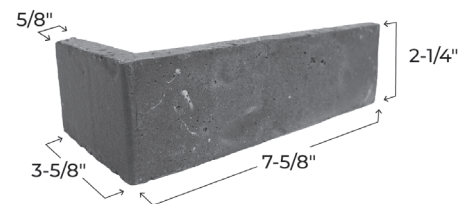

# Atlanta

MODERN COLLECTION

*Simple as a summer evening, urbane southern chic with warm red hues.*

FORMATS				
SKU #	Brickwebb Sheets BW-370030CS	Brickwebb Herringbone BWH-370030CS	Thin Brick Singles TB-270030CS	Thin Brick Corners TBC-270030CS
DIMENSIONS	28" x 10-1/2" x 5/8"	28" x 12-1/2" x 5/8"	7-5/8" x 2-1/4" x 5/8"	7-5/8" x 3-5/8" x 2-1/4" x 5/8"
QUANTITY	4 sheets/48 bricks/box	4 sheets/48 bricks/box	42 bricks/box	25 bricks corners/box

## FEATURES

- Quick and easy do-it-yourself installation
- Patented web sheeting allows for easy installation, perfect spacing, and enhanced durability – ensuring your bricks will stay in place longer than the competition
- Pre-fastened brick veneer for quick and easy installation
- Traditional masonry that can be installed where full brick can't
- Cuts easily with an angle grinder or wet tile saw
- Adds comfort, style, and value to your home or business

AVAILABLE SIZES	2 1/4" Modular
AVAILABLE TEXTURES	Straight Edged
ASTM C 1088 SPECIFICATIONS	Type: TBS (Standard), Grade Exterior
CLEANING RECOMMENDATIONS	See BIA Technical Note 20 "Cleaning Brick"

Colors illustrated above are fairly represented, but may be depicted differently through photography limitations.