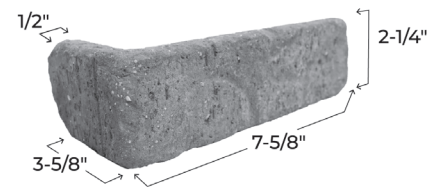

# Boston Mill

COLONIAL COLLECTION

Red clay with slight variations reminiscent of classic Boston-style brick.

FORMATS					
SKU #	Brickwebb Sheets BW-37001CS	Brickwebb Herringbone BWH-37001CS	Thin Brick Singles TB-27001CS	Brickwebb Corners BWC-37001CS	Thin Brick Corners TBC-27001CS
DIMENSIONS	28" x 10-1/2" x 1/2"	28" x 12-1/2" x 1/2"	7-5/8" x 2-1/4" x 1/2"	21" x 7-5/8" x 7-5/8" x 1/2"	7-5/8" x 3-5/8" x 2-1/4" x 1/2"
QUANTITY	5 sheets/60 bricks box	5 sheets/60 bricks box	50 bricks/box	3 sheets/24 bricks box	25 bricks corners/box

## FEATURES

- Quick and easy do-it-yourself installation
- Patented web sheeting allows for easy installation, perfect spacing, and enhanced durability – ensuring your bricks will stay in place longer than the competition
- Pre-fastened brick veneer for quick and easy installation
- Traditional masonry that can be installed where full brick can't
- Cuts easily with an angle grinder or wet tile saw
- Adds comfort, style, and value to your home or business

AVAILABLE SIZES	2 1/4" Modular
AVAILABLE TEXTURES	Tumbled
ASTM C 1088 SPECIFICATIONS	Type: TBS (Standard), Grade Exterior
CLEANING RECOMMENDATIONS	See BIA Technical Note 20 "Cleaning Brick"

Colors illustrated above are fairly represented, but may be depicted differently through photography limitations.